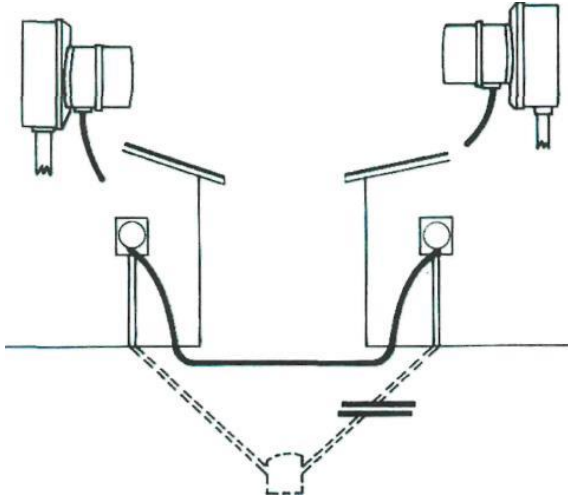

Temporary Service Jumper Cords

Catalogue No. MEL100A

100A Meltric Connector

Jesstec's Temporary Jumper Cords are a solution for installing emergency service from a neighbor's meter base.

***** NOW AVAILABLE-FUSED SOURCE (110A JLN CURRENT LIMITING) *****

TEMPORARY METER BASE JUMPER SET INCLUDES:

JF110-MELT-F-5	5 Meter Head Assembly Load & Source kit
JF110-MELT-F-1	1 Meter Head Assembly Load & Source kit
JE-10-MELT	Extension 10 Meter
JE-15-MELT	Extension 15 Meter
JE-OH-15-ARL	Extension 15 meter