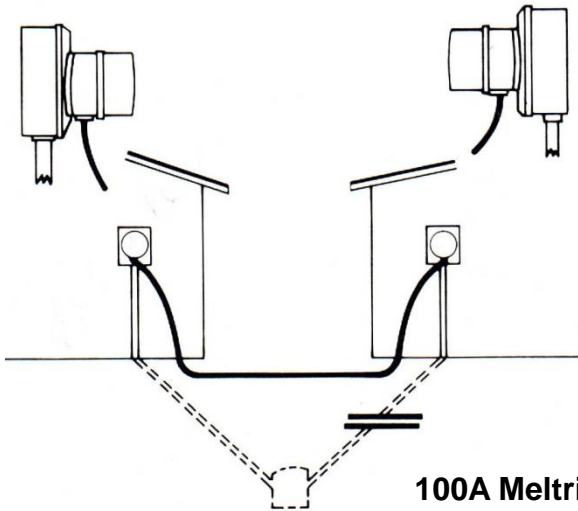

JESSTEC
INDUSTRIES INC.

Temporary Service Jumper Cords

100A Meltric Connector

Catalogue No. MEL100A

Jesstec's Temporary Jumper Cords are a solution for installing emergency service from a neighbors meter base.

******* Now Available – Fused Source (110A JIN Current Limiting) *******

TEMPORARY METER BASE JUMPER SET INCLUDES:

JF110-MELT-F -5	5 Meter Head Assembly Load & Source kit
JF110-MELT-F -1	1 Meter Head Assembly Load & Source kit
JE-10-MELT	Extension 10 Meter
JE-15-MELT	Extension 15 Meter
JE-OH-15-ARL	Extension 15 meter
JF110-SCR-F-15	Head assembly (source) no connector
JF-LO-F-15	Head assembly (load) no connector