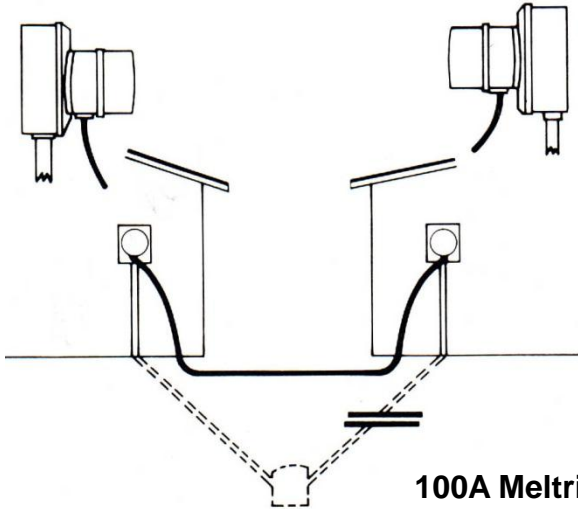

JESSTEC
INDUSTRIES INC.

Temporary Service Jumper Cords

100A Meltric Connector

Catalogue No. MEL100A

Jesstec's Temporary Jumper Cords are a solution for installing emergency service from a neighbors meter base.

******* Now Available – Fused Source (110A JIN Current Limiting) *******

TEMPORARY METER BASE JUMPER SET INCLUDES:

JF110-MELT-F -5	5 Meter Head Assembly Load & Source kit
JF110-MELT-F -1	1 Meter Head Assembly Load & Source kit
JE-10-MELT	Extension 10 Meter
JE-15-MELT	Extension 15 Meter
JE-OH-15-ARL	Extension 15 meter
JF110-SCR-F-15	Head assembly (source) no connector
JF-LO-F-15	Head assembly (load) no connector