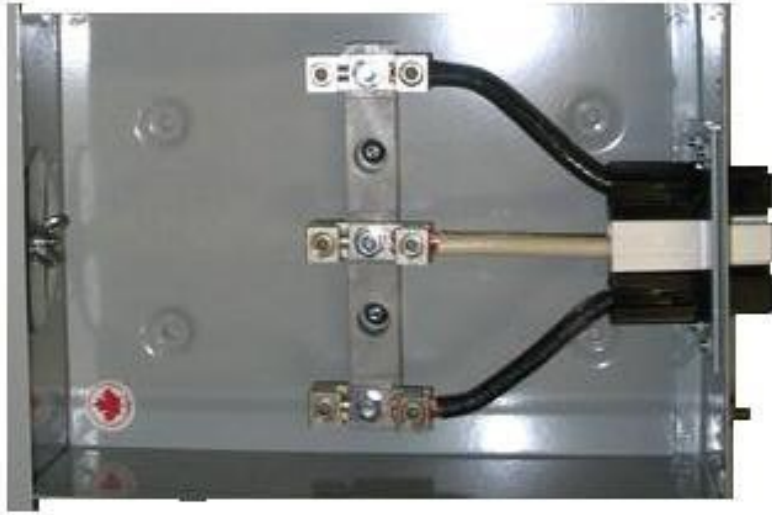

GENERATOR RECEPTACLE ENCLOSURE

- For use in indoor and outdoor applications.
- C.S.A. approved “Raintight” enclosures.
- Available in: 60, 120, 180 amp pin type 120/240 volt.
- Capability to polarize for special applications.
- Terminal block for faster wiring connections.