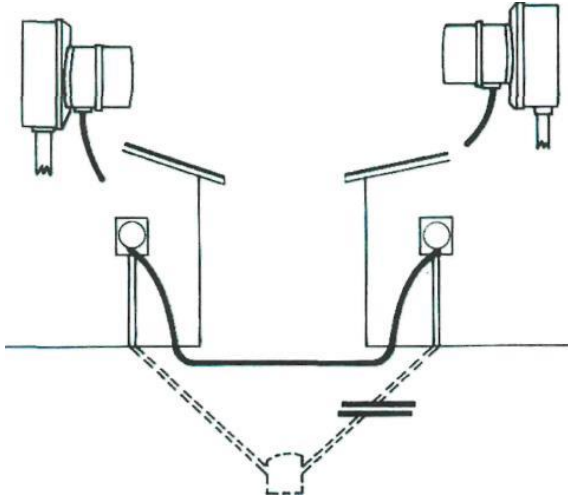

# Temporary Service Jumper Cords

Catalogue No. MEL100A

## 100A Meltric Connector

*Jesstec's Temporary Jumper Cords are a solution for installing emergency service from a neighbor's meter base.*

\*\*\*\*\* NOW AVAILABLE-FUSED SOURCE (110A JLN CURRENT LIMITING) \*\*\*\*\*

## TEMPORARY METER BASE JUMPER SET INCLUDES:

JF110-MELT-F-5	5 Meter Head Assembly Load & Source kit
JF110-MELT-F-1	1 Meter Head Assembly Load & Source kit
JE-10-MELT	Extension 10 Meter
JE-15-MELT	Extension 15 Meter
JE-OH-15-ARL	Extension 15 meter